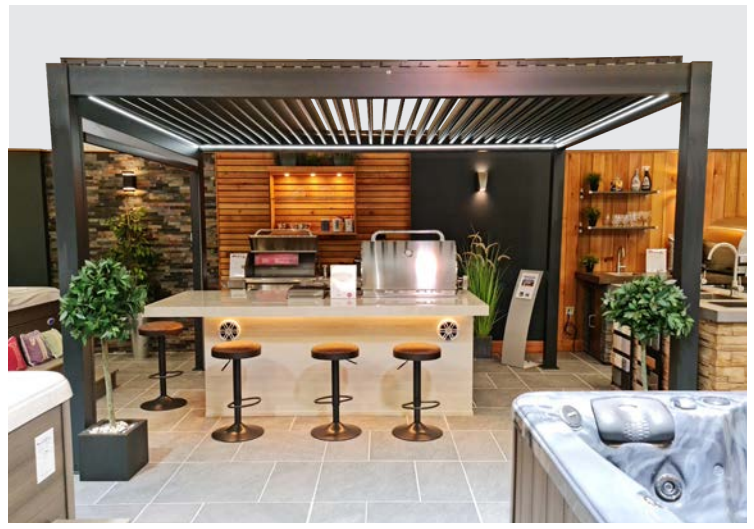

Remanso Luxury Aluminum Pergolas

Size Options:

- 3m x 3m x 2.5m High
- 4m x 3m x 2.5m High
- 6m x 3m x 2.5m High

Optional Automatic Blinds:

- 3m Wide x 2.5m High
- 4m Wide x 2.5m High

Remanso Pergolas are installed by a nationwide network of authorised dealers.

For more information visit www.remanso.co.uk